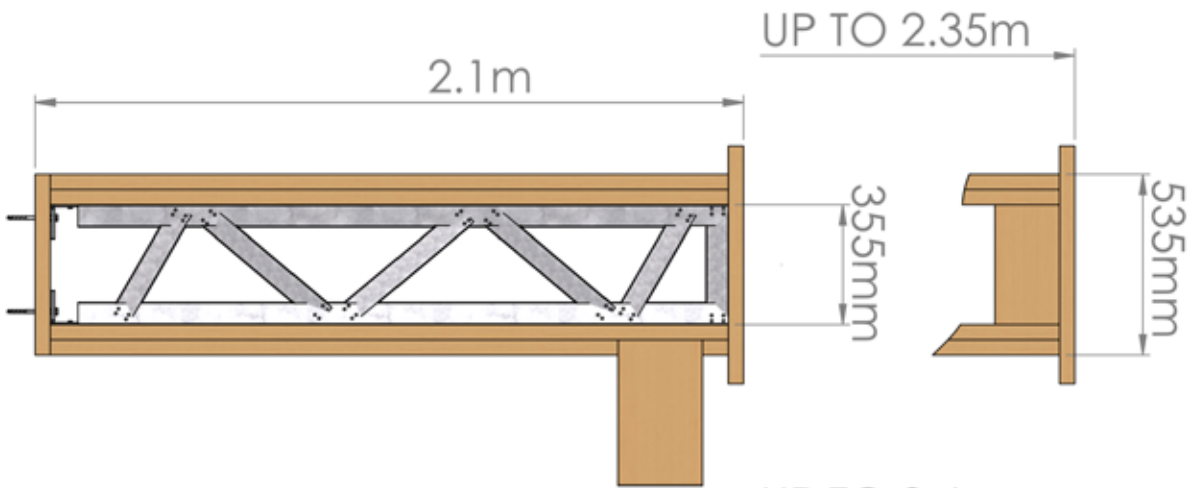

 **GAMMA**

CODEMARK
Australia & New Zealand

GBF400

GBF600

GBF 400S 2.1mtrs

GBF 400 2.4mtrs

GBF 600S 2.1mtrs

GBF 600 2.4mtrs

NOTE: All GBF Frames can be further reduced in height by sliding their hold-down anchors up in to their frames

NOTE: All GBF Frames can be further reduced in height by sliding their hold-down anchors up in to their frames