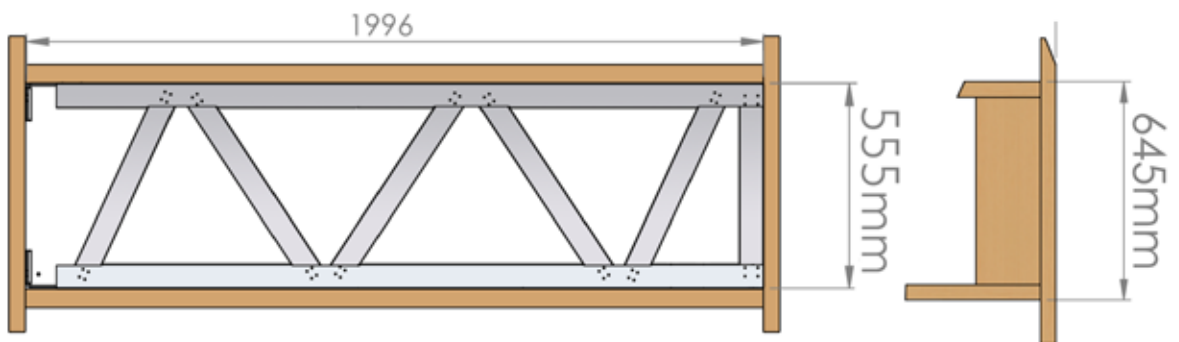

 **GAMMA**

CODEMARK
Australia & New Zealand

GBF400

GBF600

GBF 400S 2.1mtrs

GBF 400 2.4mtrs

GBF 600S 2.1mtrs

GBF 600 2.4mtrs

NOTE: All GBF Frames can be further reduced in height by sliding their hold-down anchors up in to their frames

NOTE: All GBF Frames can be further reduced in height by sliding their hold-down anchors up in to their frames