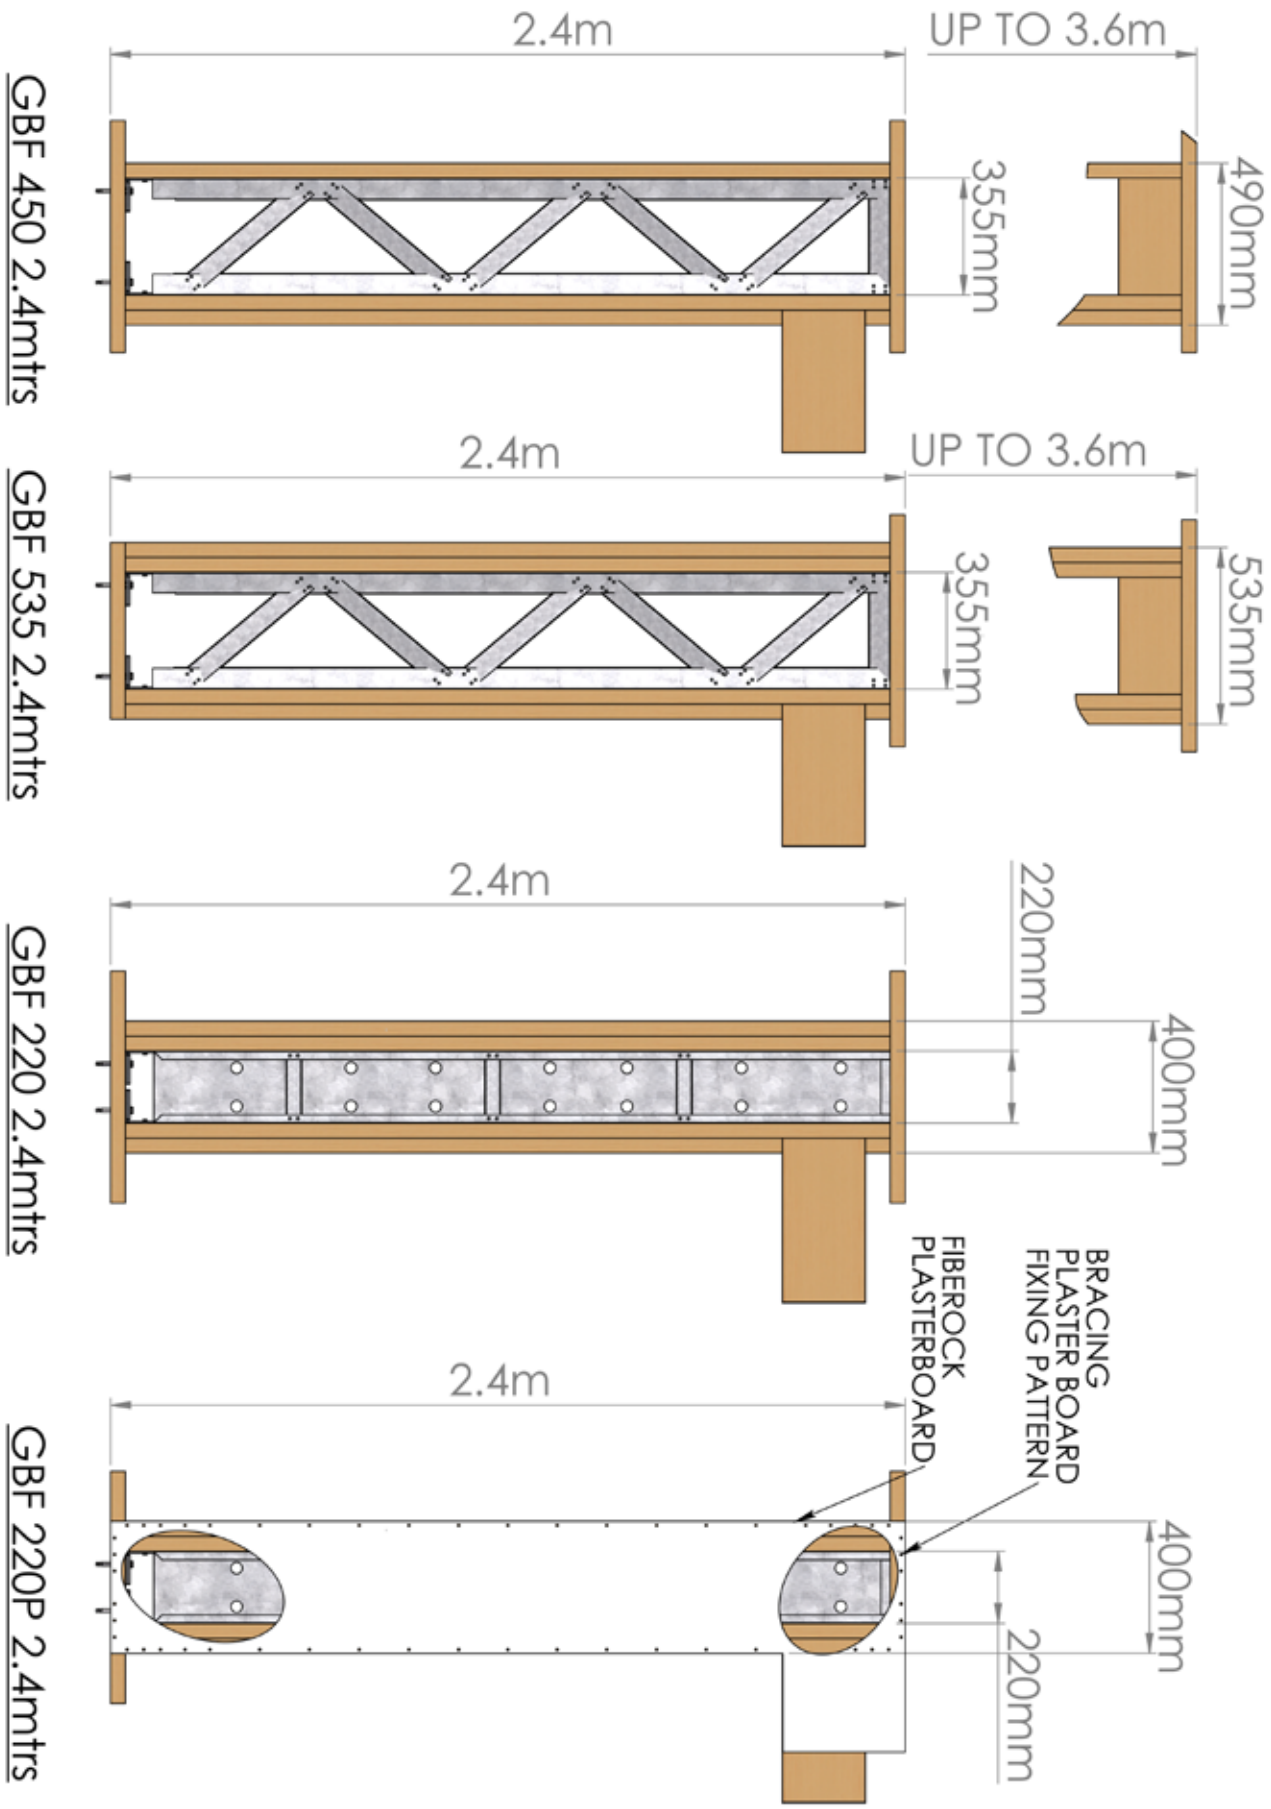

 **GAMMA**

CODEMARK
Australia & New Zealand

GBF400

GBF600

GBF 400S 2.1mtrs

GBF 400 2.4mtrs

GBF 600S 2.1mtrs

GBF 600 2.4mtrs

NOTE: All GBF Frames can be further reduced in height by sliding their hold-down anchors up in to their frames

NOTE: All GBF Frames can be further reduced in height by sliding their hold-down anchors up in to their frames