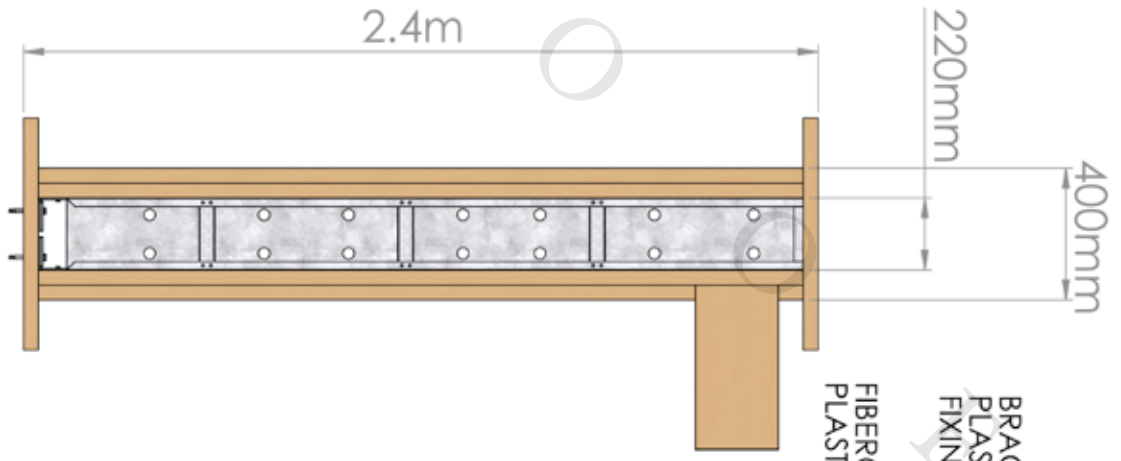

GBF 220 2.4mtrs