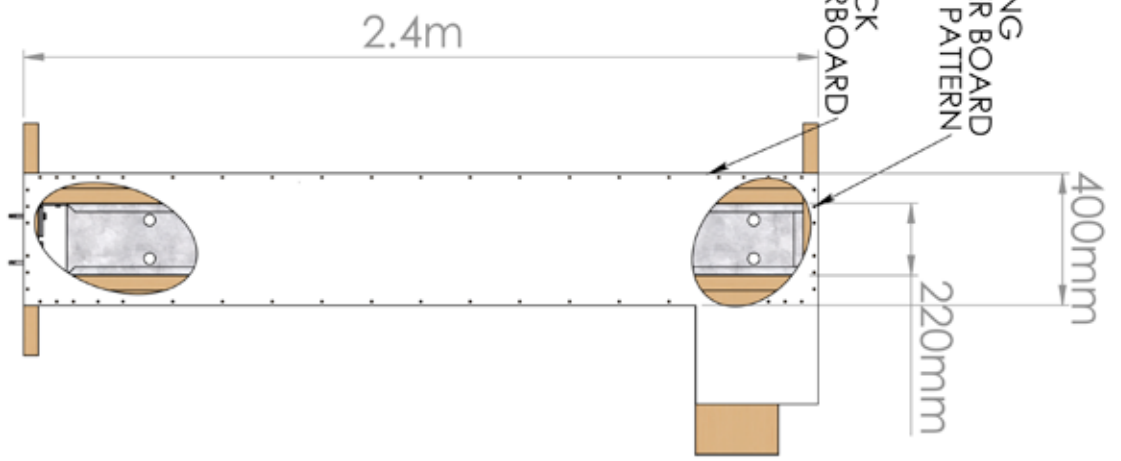

GBF 220P 2.4mtrs