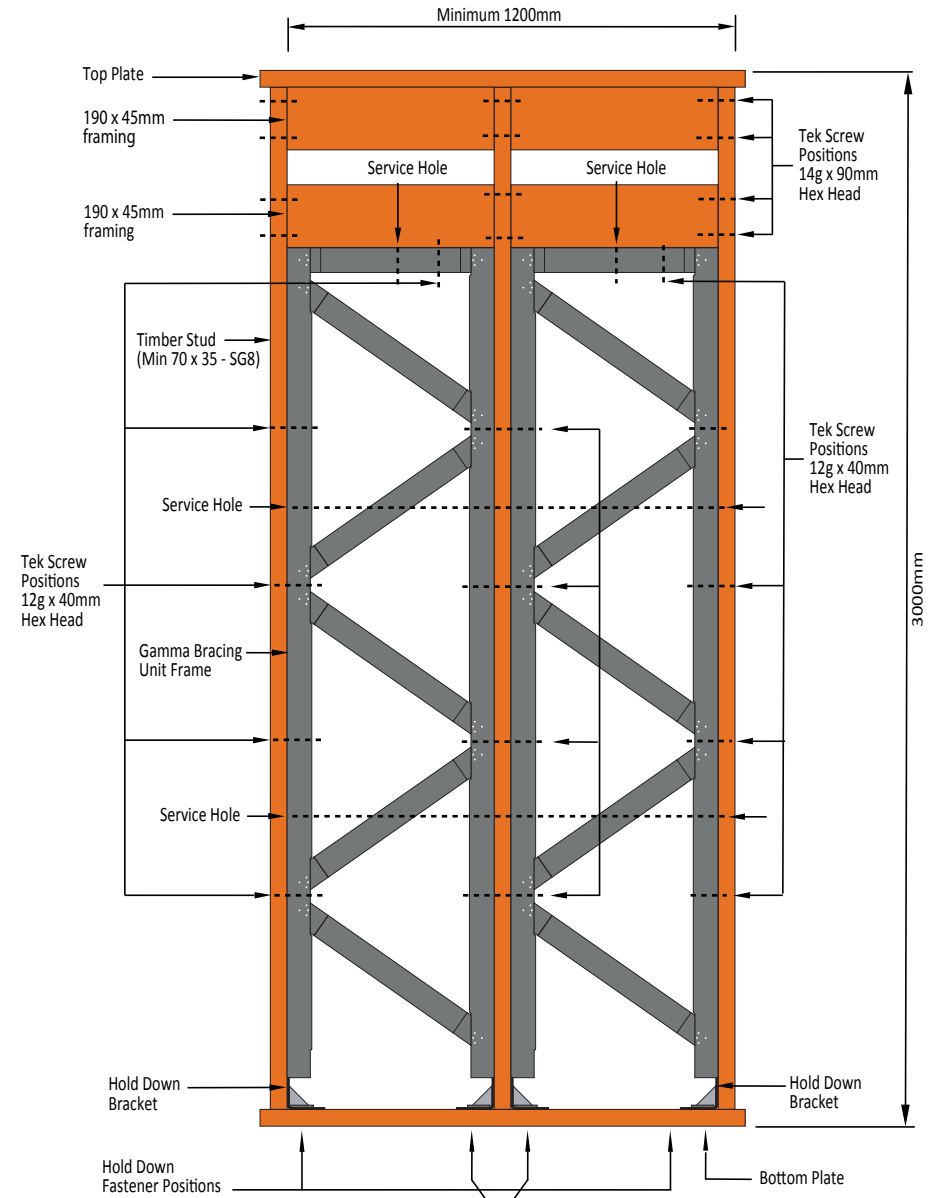

Gamma Bracing Frame GBF1200

2.7m Wall Height

No Hold Down fasteners required on centre brackets

3.0m Wall Height

No Hold Down fasteners required on centre brackets

See Page 11
for frame positioning