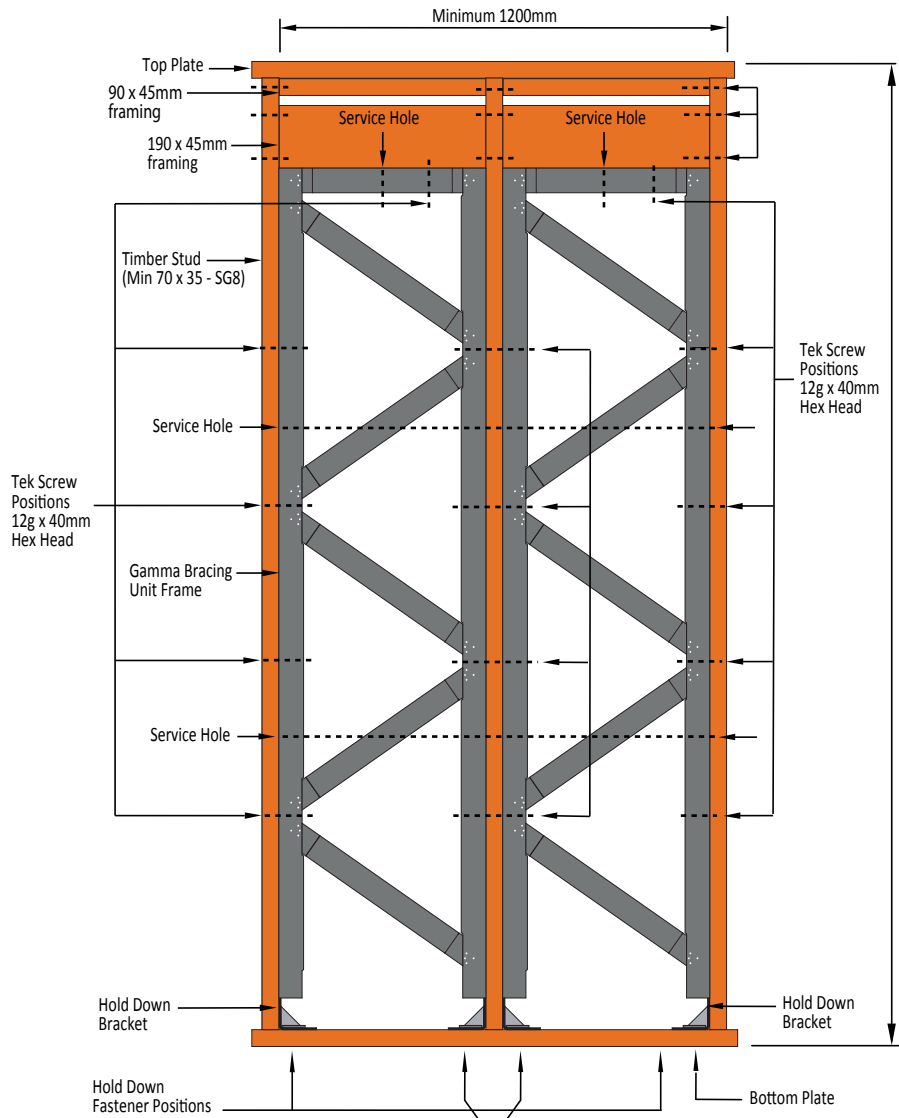

Gamma Bracing Frame GBF1200

2.7m Wall Height

No Hold Down fasteners required on centre brackets

3.0m Wall Height

No Hold Down fasteners required on centre brackets

See Page 11
for frame positioning