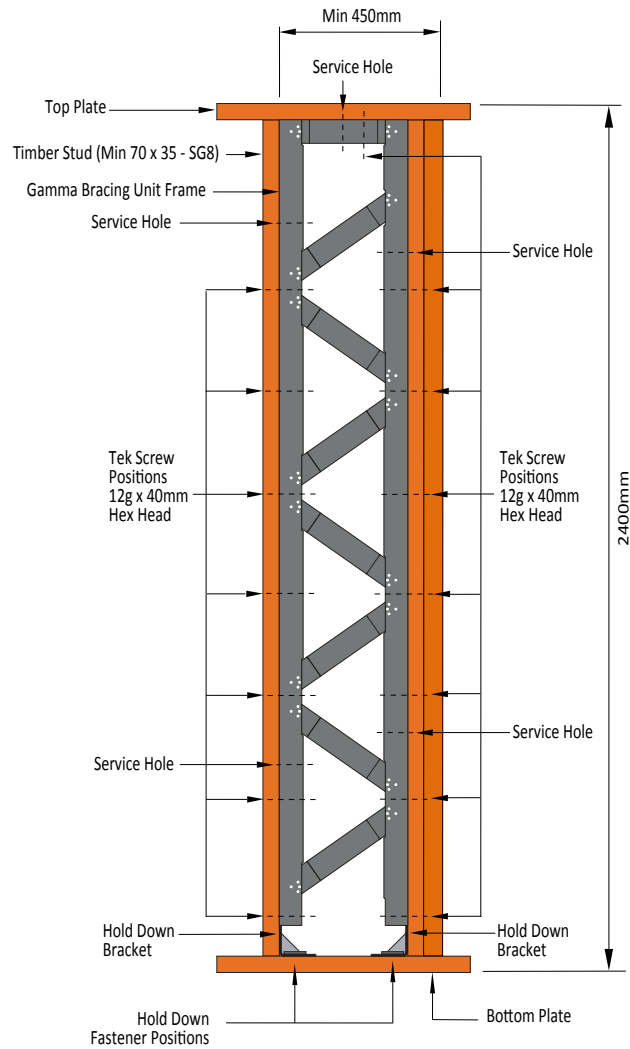

Gamma Bracing Frame GBF450

2.4m Wall Height

2.7m Wall Height

3.0m Wall Height