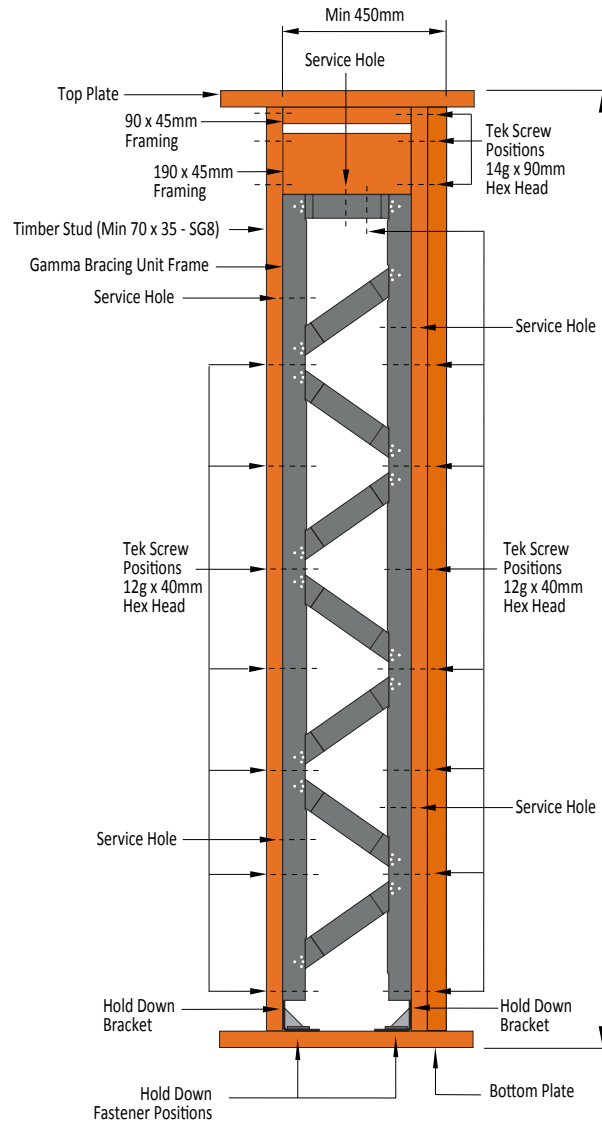

Gamma Bracing Frame GBF450

2.4m Wall Height

2.7m Wall Height

3.0m Wall Height