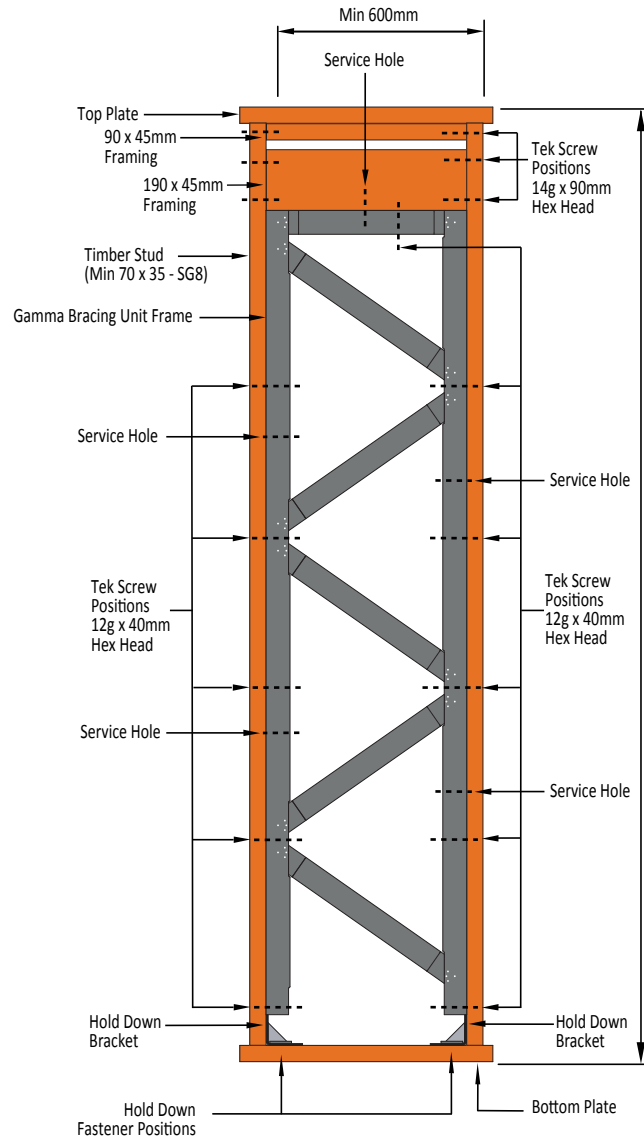

2.4m Wall Height

2.7m Wall Height

3.0m Wall Height

Gamma Bracing Frame GBF600