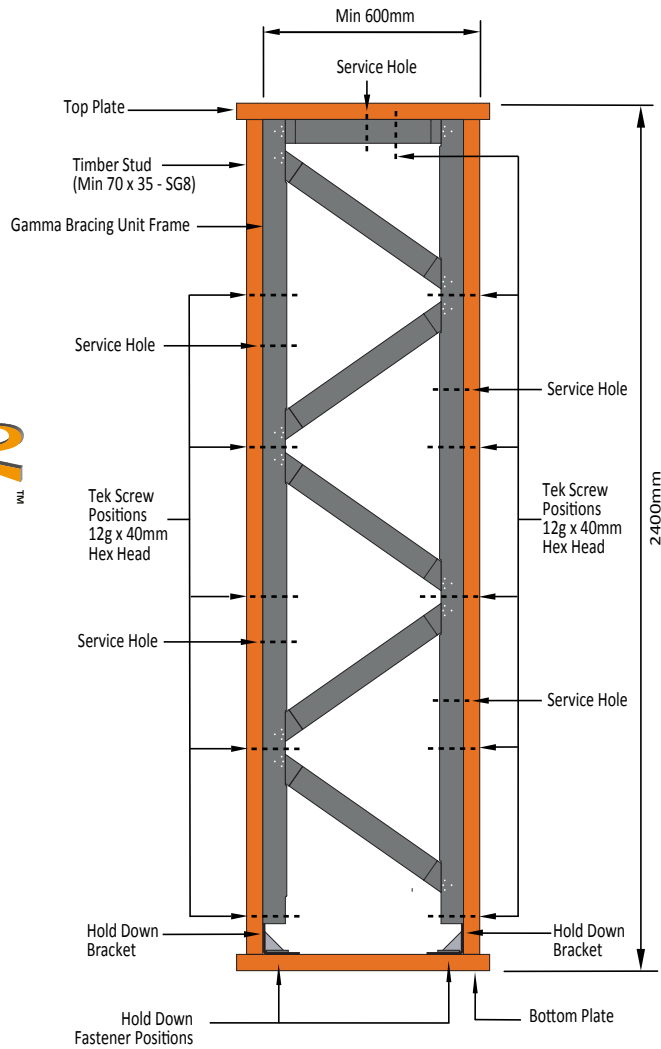

2.4m Wall Height

2.7m Wall Height

3.0m Wall Height

Gamma Bracing Frame GBF600