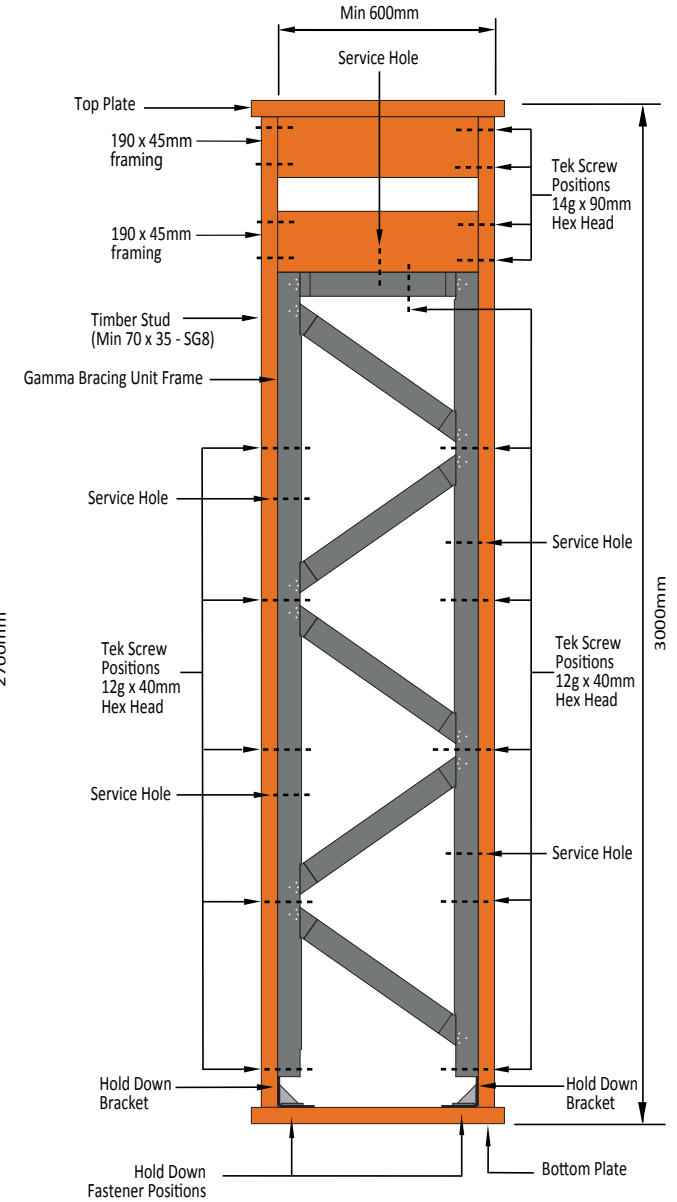

2.4m Wall Height

2.7m Wall Height

3.0m Wall Height

Gamma Bracing Frame GBF600