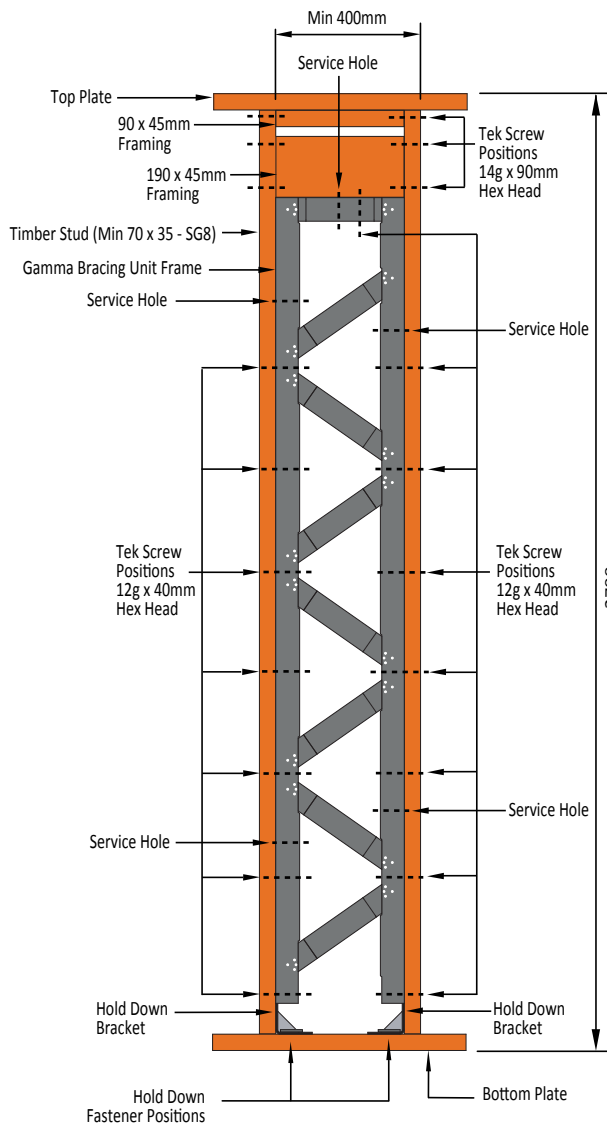

2.4m Wall Height

2.7m Wall Height

3.0m Wall Height

Gamma Bracing Frame GBF400