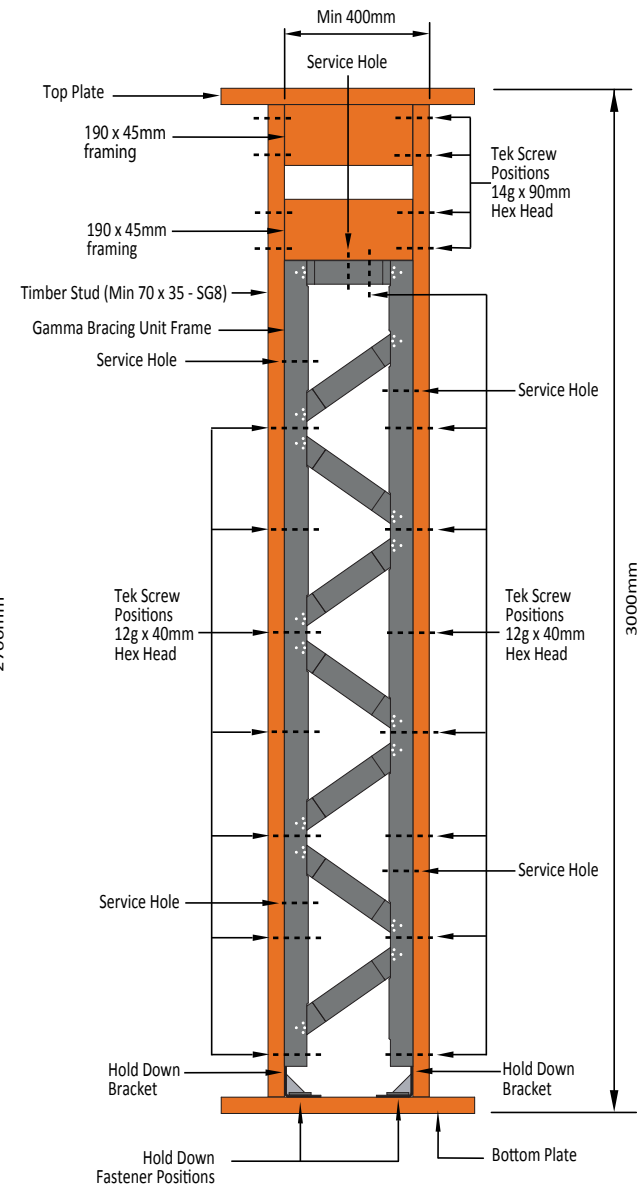

2.4m Wall Height

2.7m Wall Height

3.0m Wall Height

Gamma Bracing Frame GBF400