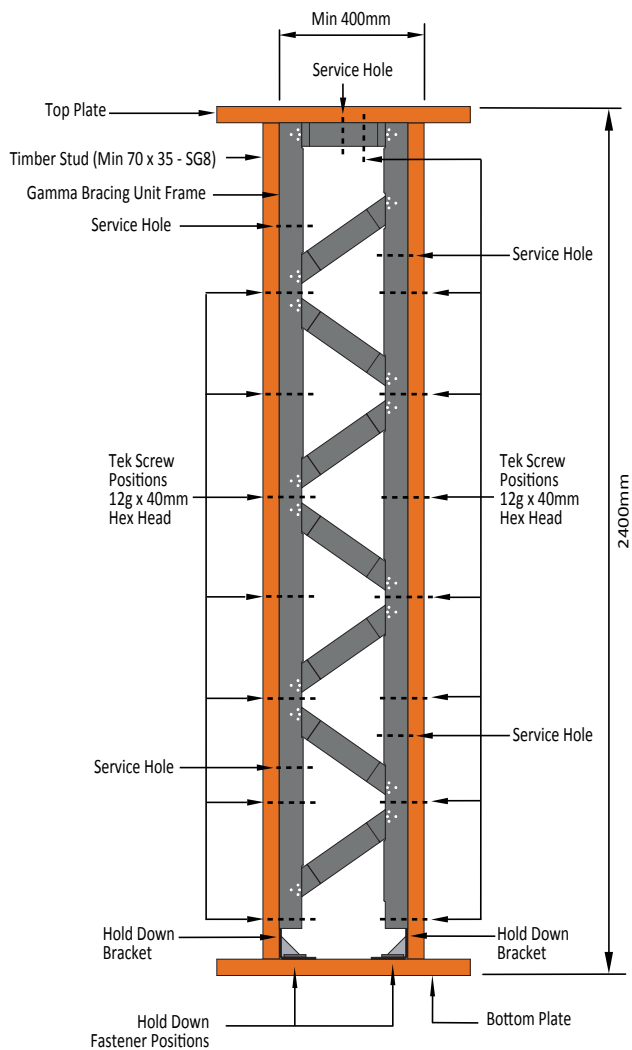

2.4m Wall Height

2.7m Wall Height

3.0m Wall Height

Gamma Bracing Frame GBF400